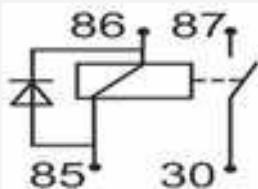

Tensione nominale 24 V
Corrente nominale 15 A

Faston piccoli da 2.8mm

NEW!

FB2410CD

10 Amp c/Diodo s/Staffa | with Diode

Tensione nominale 24 V
Corrente nominale 10 A

	<p>FB60.24</p> 	<p>60 Amp c/Staffa with Brackets</p>
	<p>FB80.24</p> 	<p>80 Amp c/Staffa with Brackets</p>
	<p>FB100.24</p> 	<p>100 Amp c/Staffa with Brackets</p>
	<p>FB442.41</p> 	<p>40 Amp c/Resistenza s/Staffa with Resistor</p> <p>Nagares RLAC424 Herth+Buss 75613124 Wherle 22400111 Scania 285500</p>
	<p>FB470.41</p> 	<p>70 Amp c/Resistenza with Resistor</p>
	<p>FB2450R</p> 	<p>50 Amp c/Resistenza with Resistor</p>
	<p>FB150.200</p> 	<p>150 Amp c/Staffa with Brackets</p>