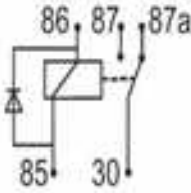

5/10 Amp c/Resistenza s/Staffa | with Resistor

Bosch 332207200
Iveco 600261
Mercedes A0025423019
Volvo 3093031

5/10 Amp = 29401041 c/Diodo s/Staffa | with Diode

FB420.N41

10 Amp c/Resistenza s/Staffa | with Resistor

NEW!

10 Amp c/Diodo s/Staffa | with Diode

Tensione nominale 24 V
Corrente nominale 15 A

Faston piccoli da 2.8mm

NEW!

10 Amp s/Staffa |

Tensione nominale 24 V
Corrente nominale 15 A

Faston piccoli da 2.8mm

NEW!

10 Amp c/Diodo s/Staffa | with Diode

Tensione nominale 24 V
Corrente nominale 10 A