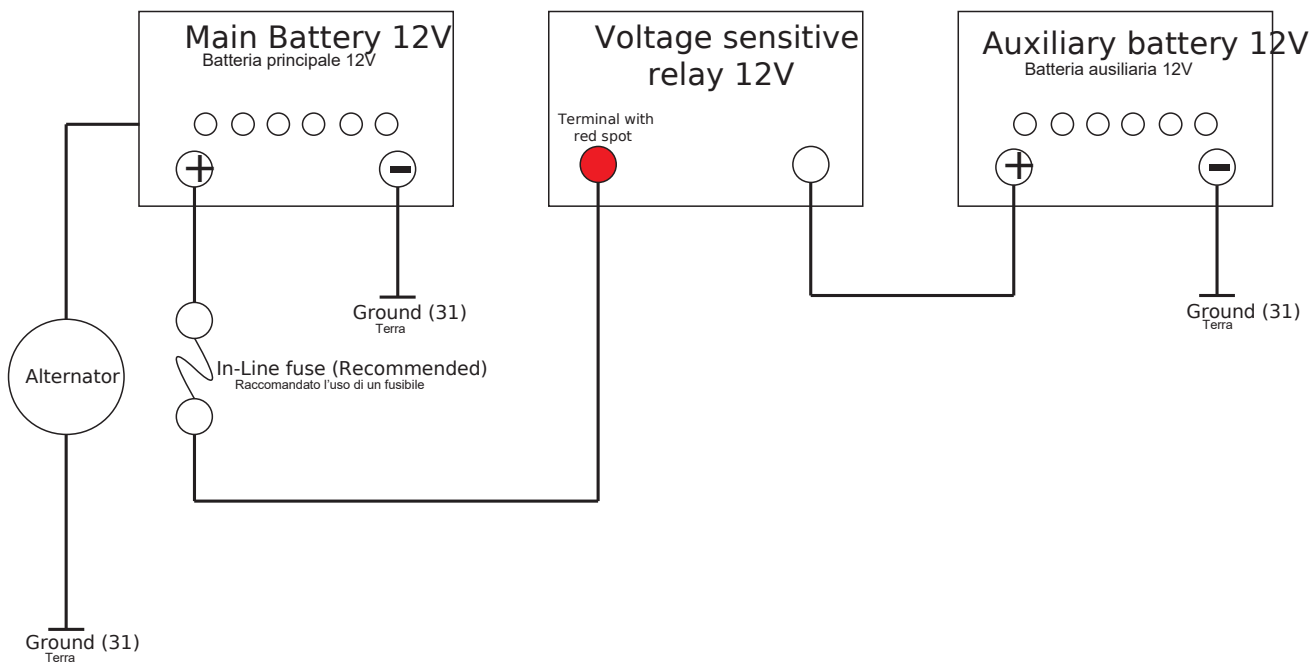

FB12140A

FB12140C

FB24100A