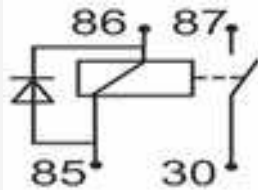

FB2415.80

10 Amp c/Diodo s/Staffa | with Diode

Tensione nominale 24 V
Corrente nominale 15 A

Faston piccoli da 2.8mm

NEW!