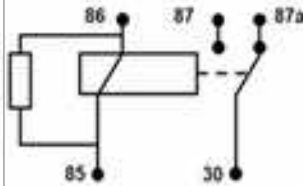

FB828.RES

FB9292

5/10 Amp c/Resistenza s/Staffa | with Resistor

Bosch 332207200
Iveco 600261
Mercedes A0025423019
Volvo 3093031